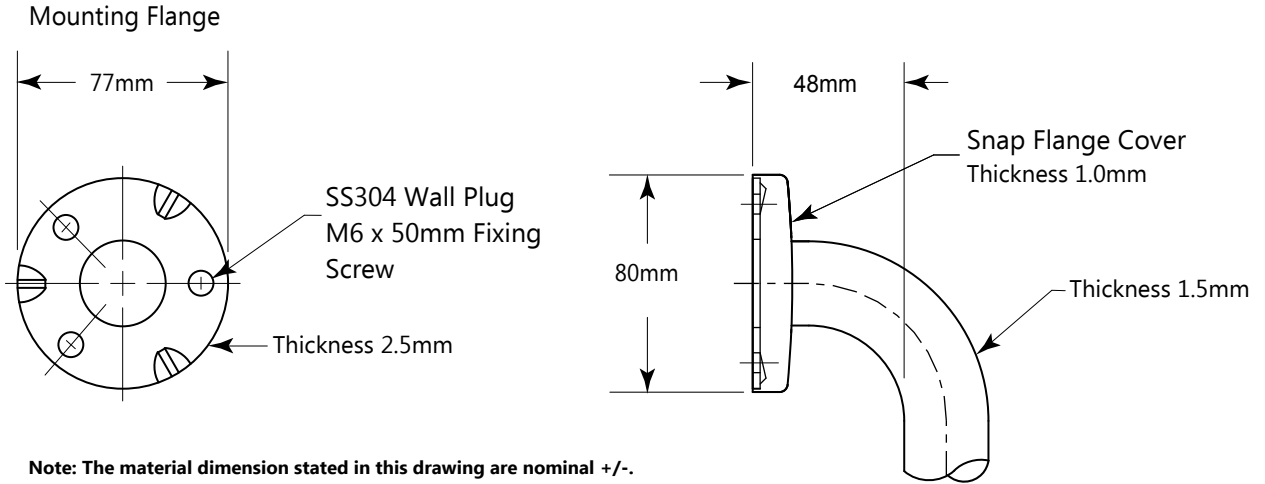

Technical Data

Use for Home Improvement Programme
Powered by Spazio Concepts Pte. Ltd.

38mm DIAMETER STAINLESS STEEL GRAB BARS WITH SNAP FLANGE

GB-SS60

Note: The material dimension stated in this drawing are nominal +/-.

Model	"L"
GB - SS60	600mm