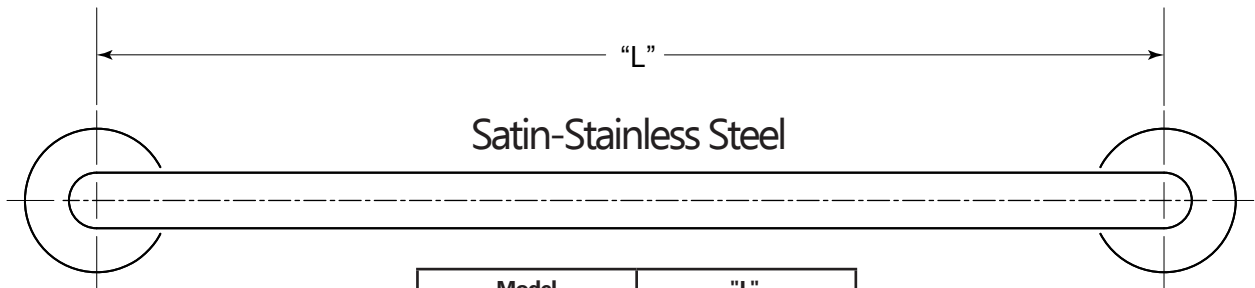

Technical Data

Use for Home Improvement Programme
Powered by Spazio Concepts Pte. Ltd.

38mm DIAMETER STAINLESS STEEL GRAB BARS WITH SNAP FLANGE

GB-SS60

Note: The material dimension stated in this drawing are nominal +/-.

Model	"L"
GB - SS60	600mm